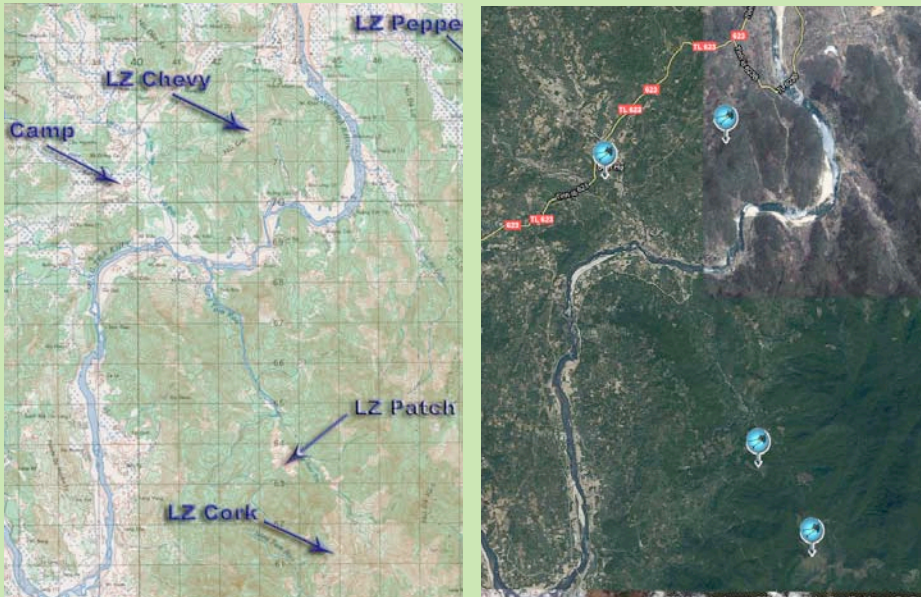

Jungle Warriors

6th Battalion 11th Artillery
Americal Division

Summer 2011

What's New

New LZ Locations Added To Smugmug Contour Maps, To Google Maps & Google Earth

Added: LZ's Patch, Ryder, Polar Bear, Mellow, Apache, & Volunteer. Also Arty Hill @ LZ Bronco has been added

Check Them Out @

<http://arty611.smugmug.com/Vietnam-Location-Maps>

Link to the Google Maps through our Main Webpage

Many thanks to Phil Rooney for keeping a record of these LZ's

Roster Revisions

A Battery